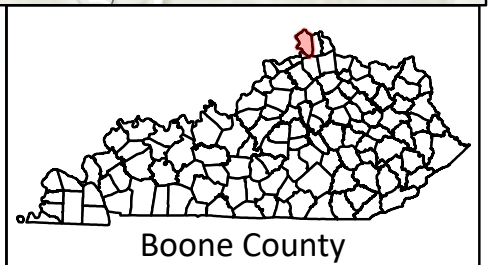

Instances of Pedestrian Use - 2022

0 - 1
2 - 27
28 - 57
58 - 69
70 - 80

LOCHNER
2365 Harrodsburg Road
Suite B400
Lexington, KY 40504
859.224.4476