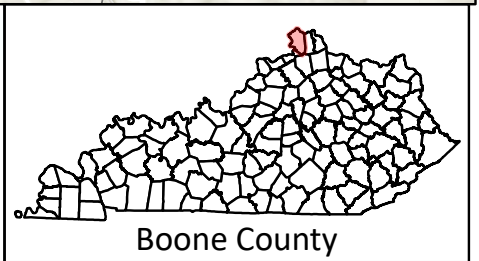

Data was obtained from Strava Metro in September 2023