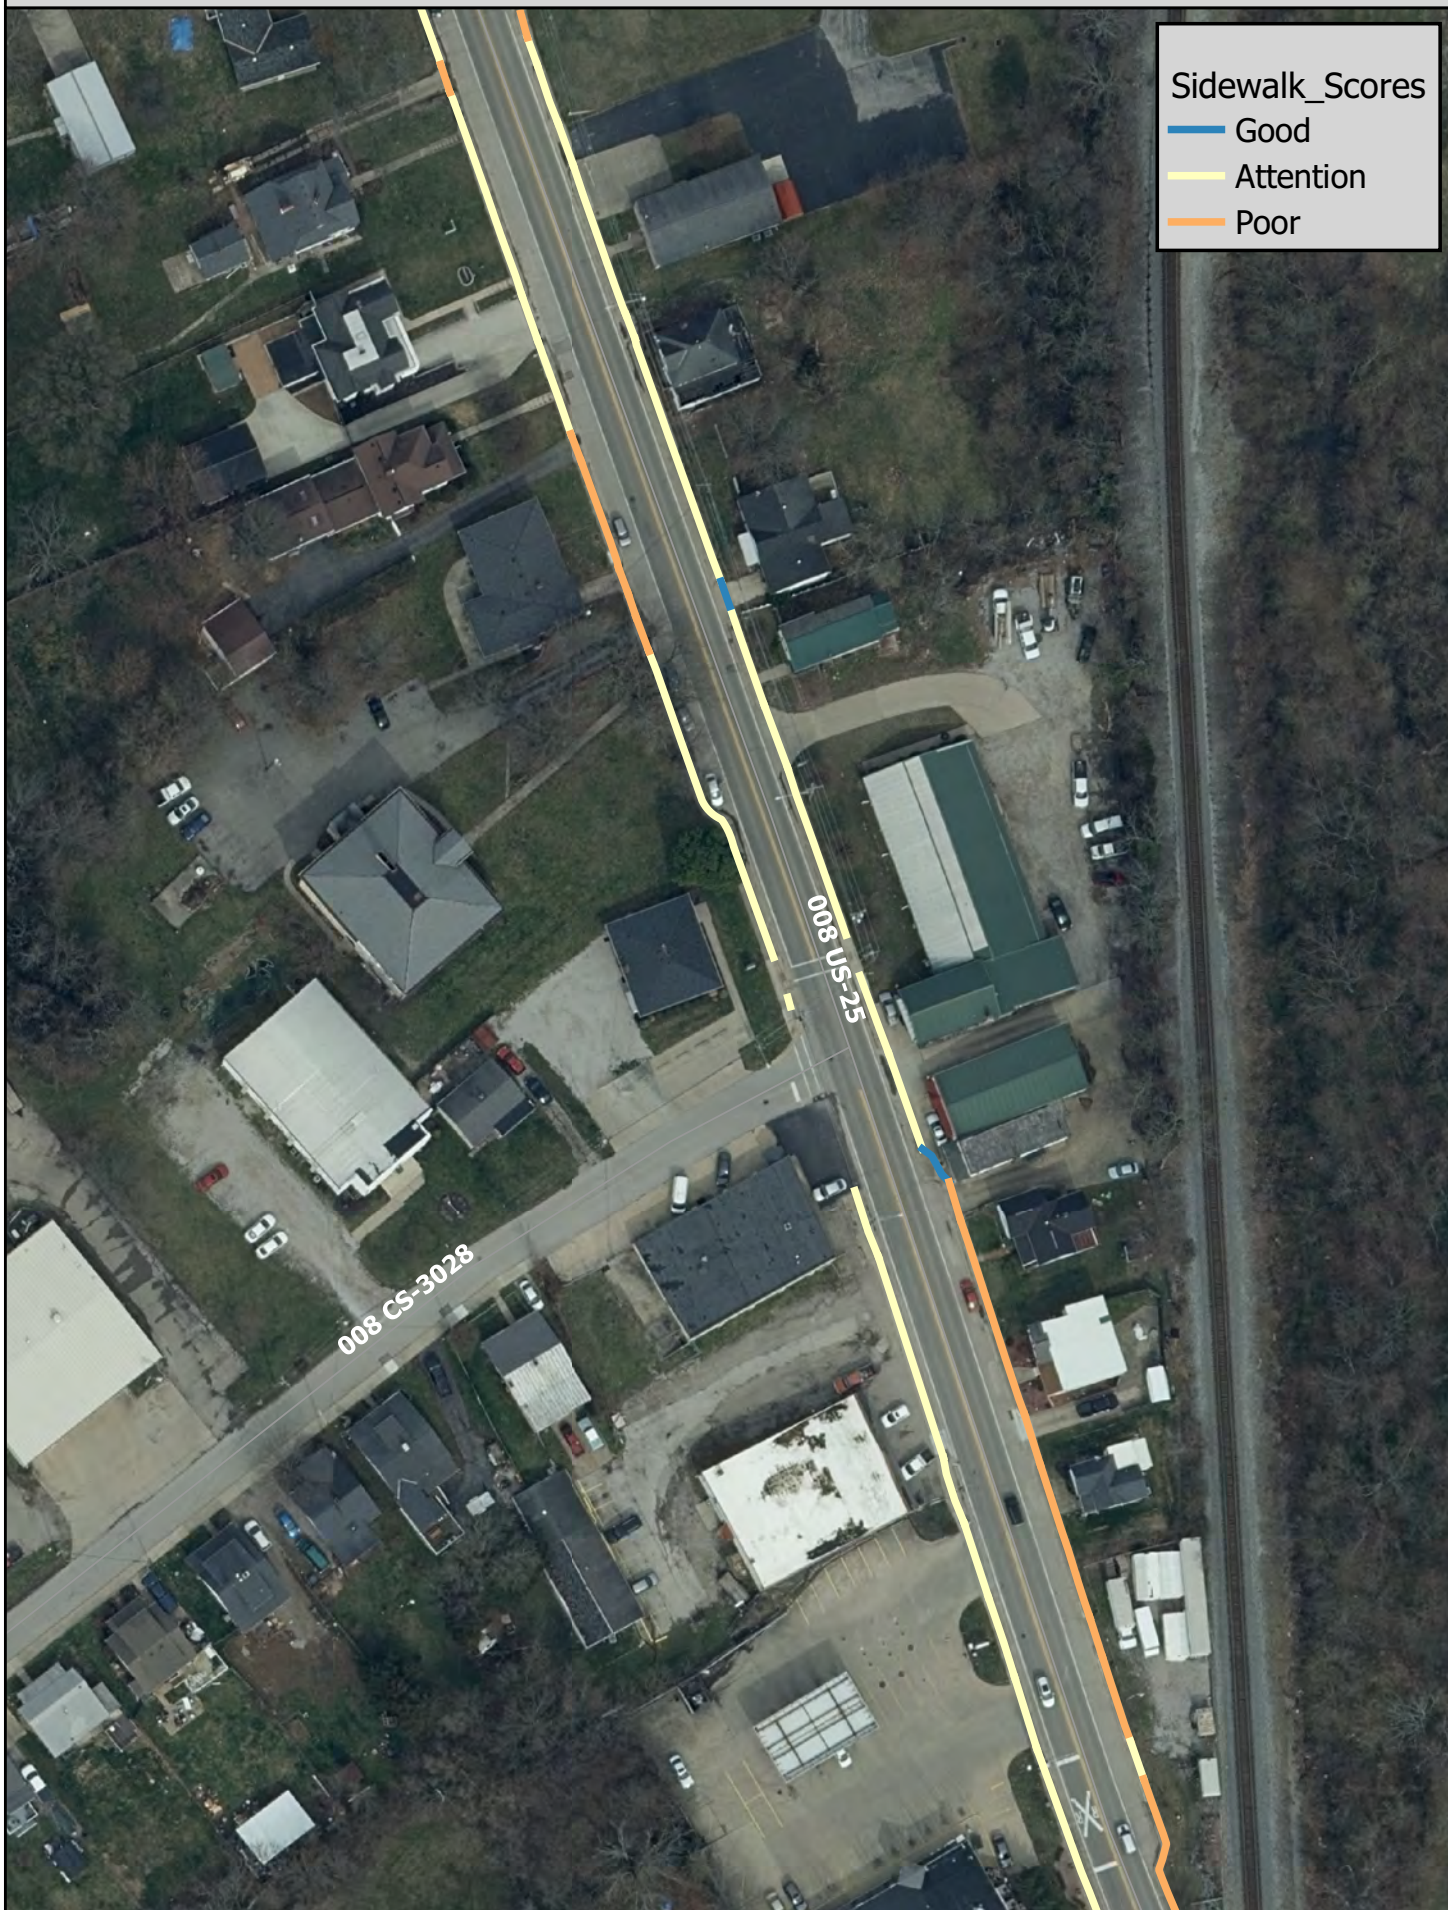

US 25 Boone County, KY
ADA Sidewalk Scores
Map 7 of 17

0 50 100 ft

Sidewalk_Scores

- Good
- Fair
- Attention
- Poor

US 25 Boone County, KY
ADA Sidewalk Scores
Map 8 of 17

0 50 100 ft

Sidewalk_Scores

- Good
- Attention
- Poor