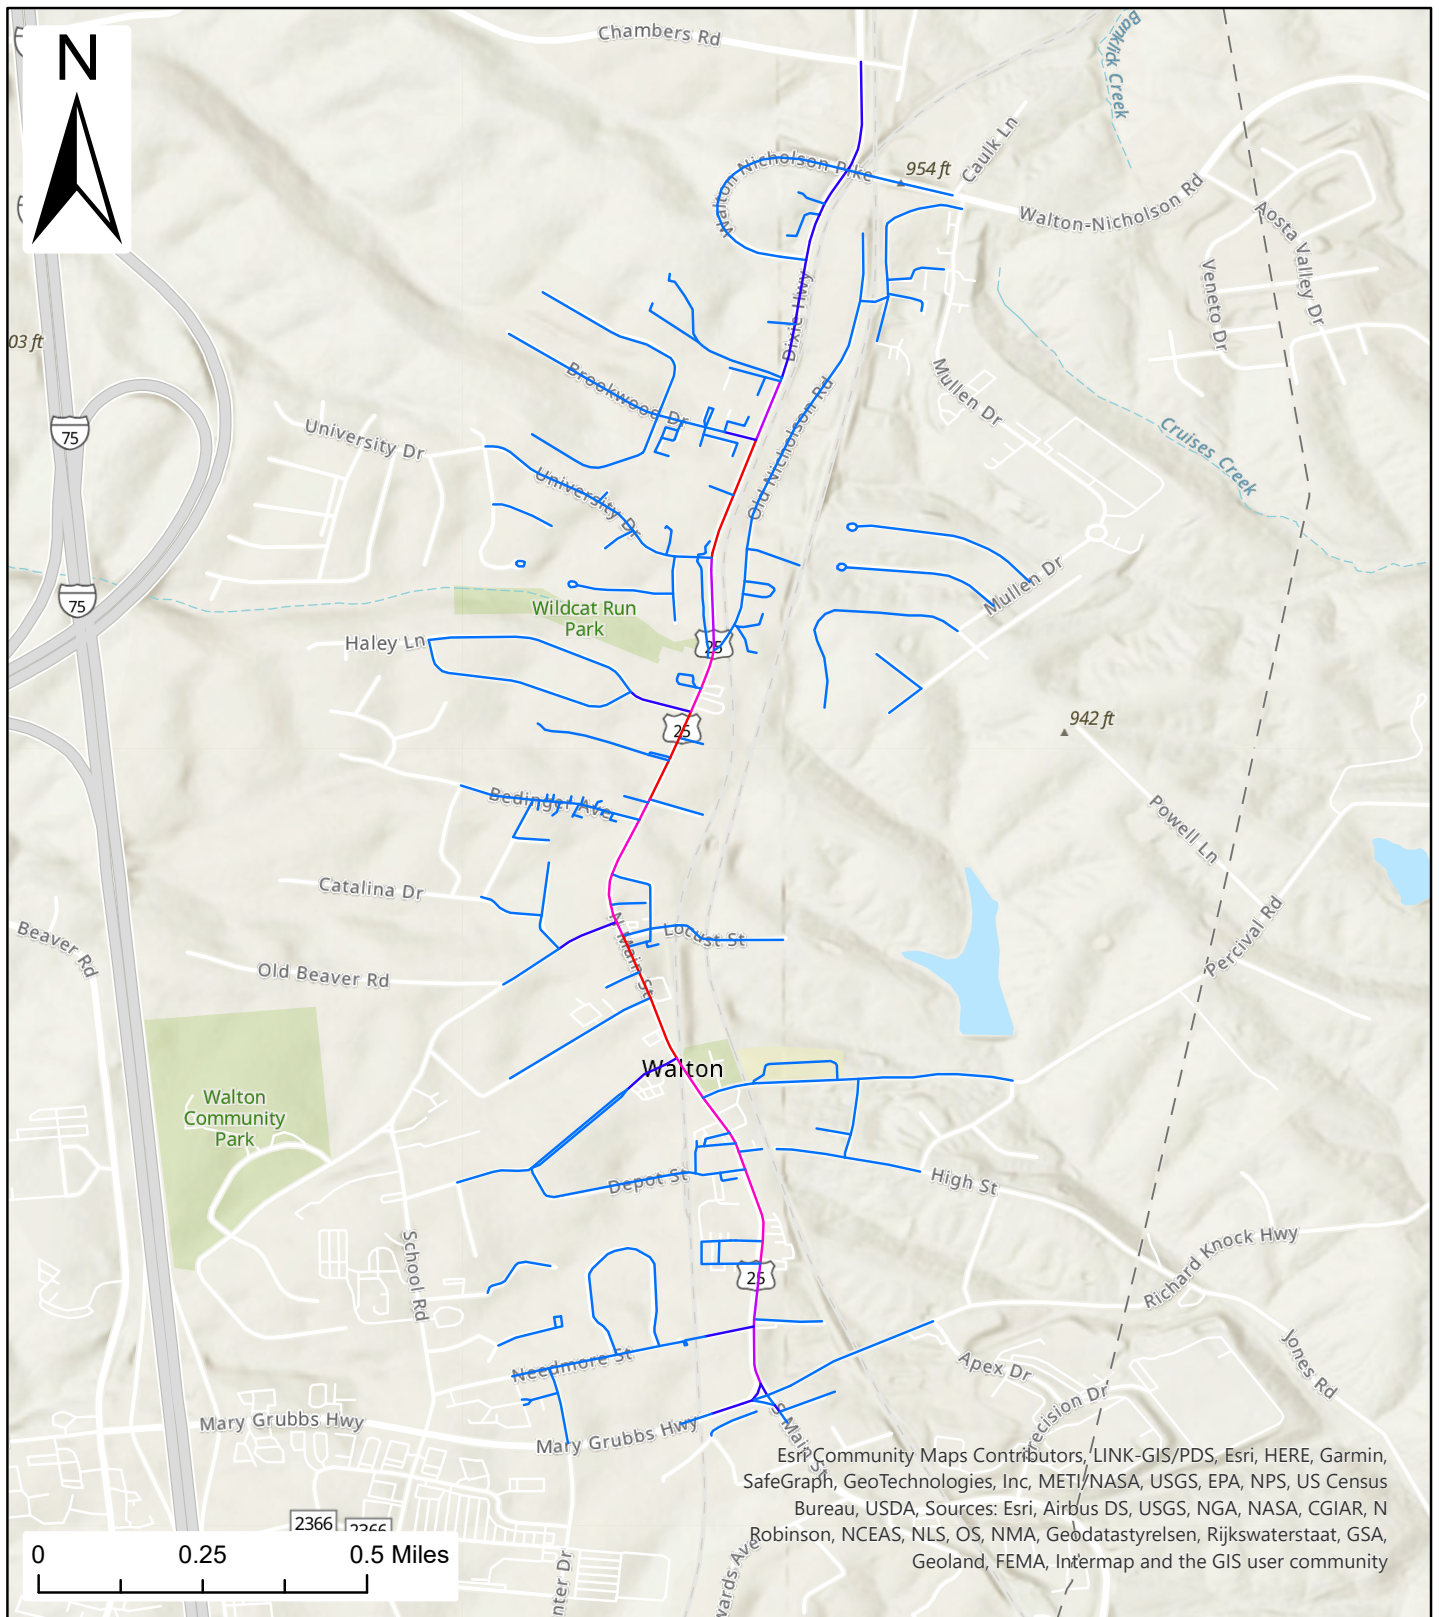

Instances of Pedestrian Use - 2022

0 - 1
2 - 27
28 - 57
58 - 69
70 - 80

LOCHNER
2365 Harrodsburg Road
Suite B400
Lexington, KY 40504
859.224.4476