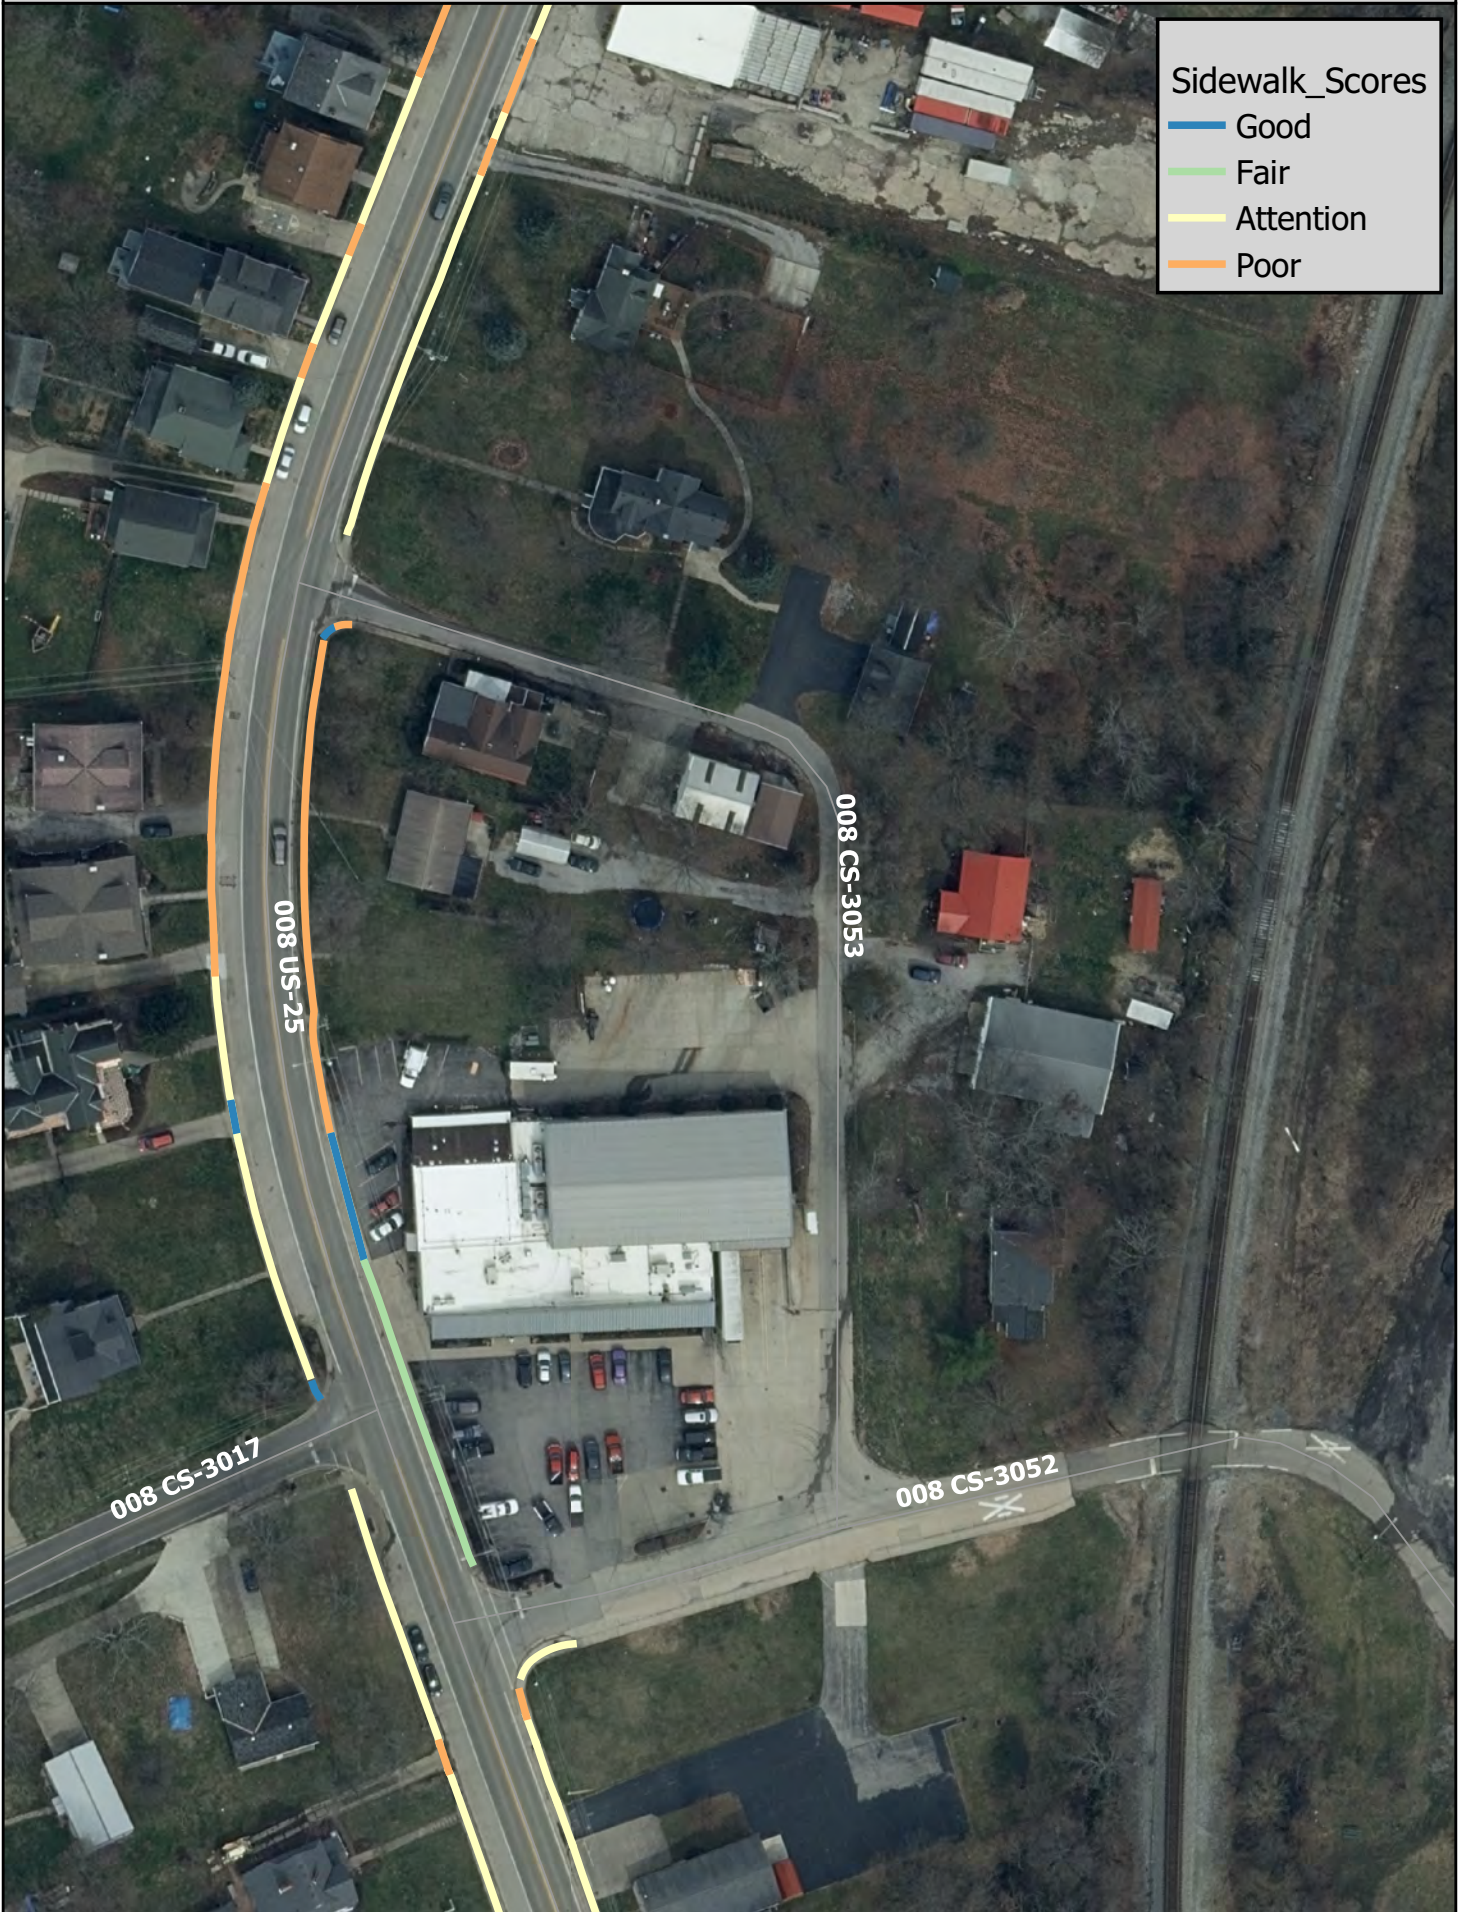

US 25 Boone County, KY
ADA Sidewalk Scores
Map 7 of 17

0 50 100 ft

Sidewalk_Scores

- Good
- Fair
- Attention
- Poor