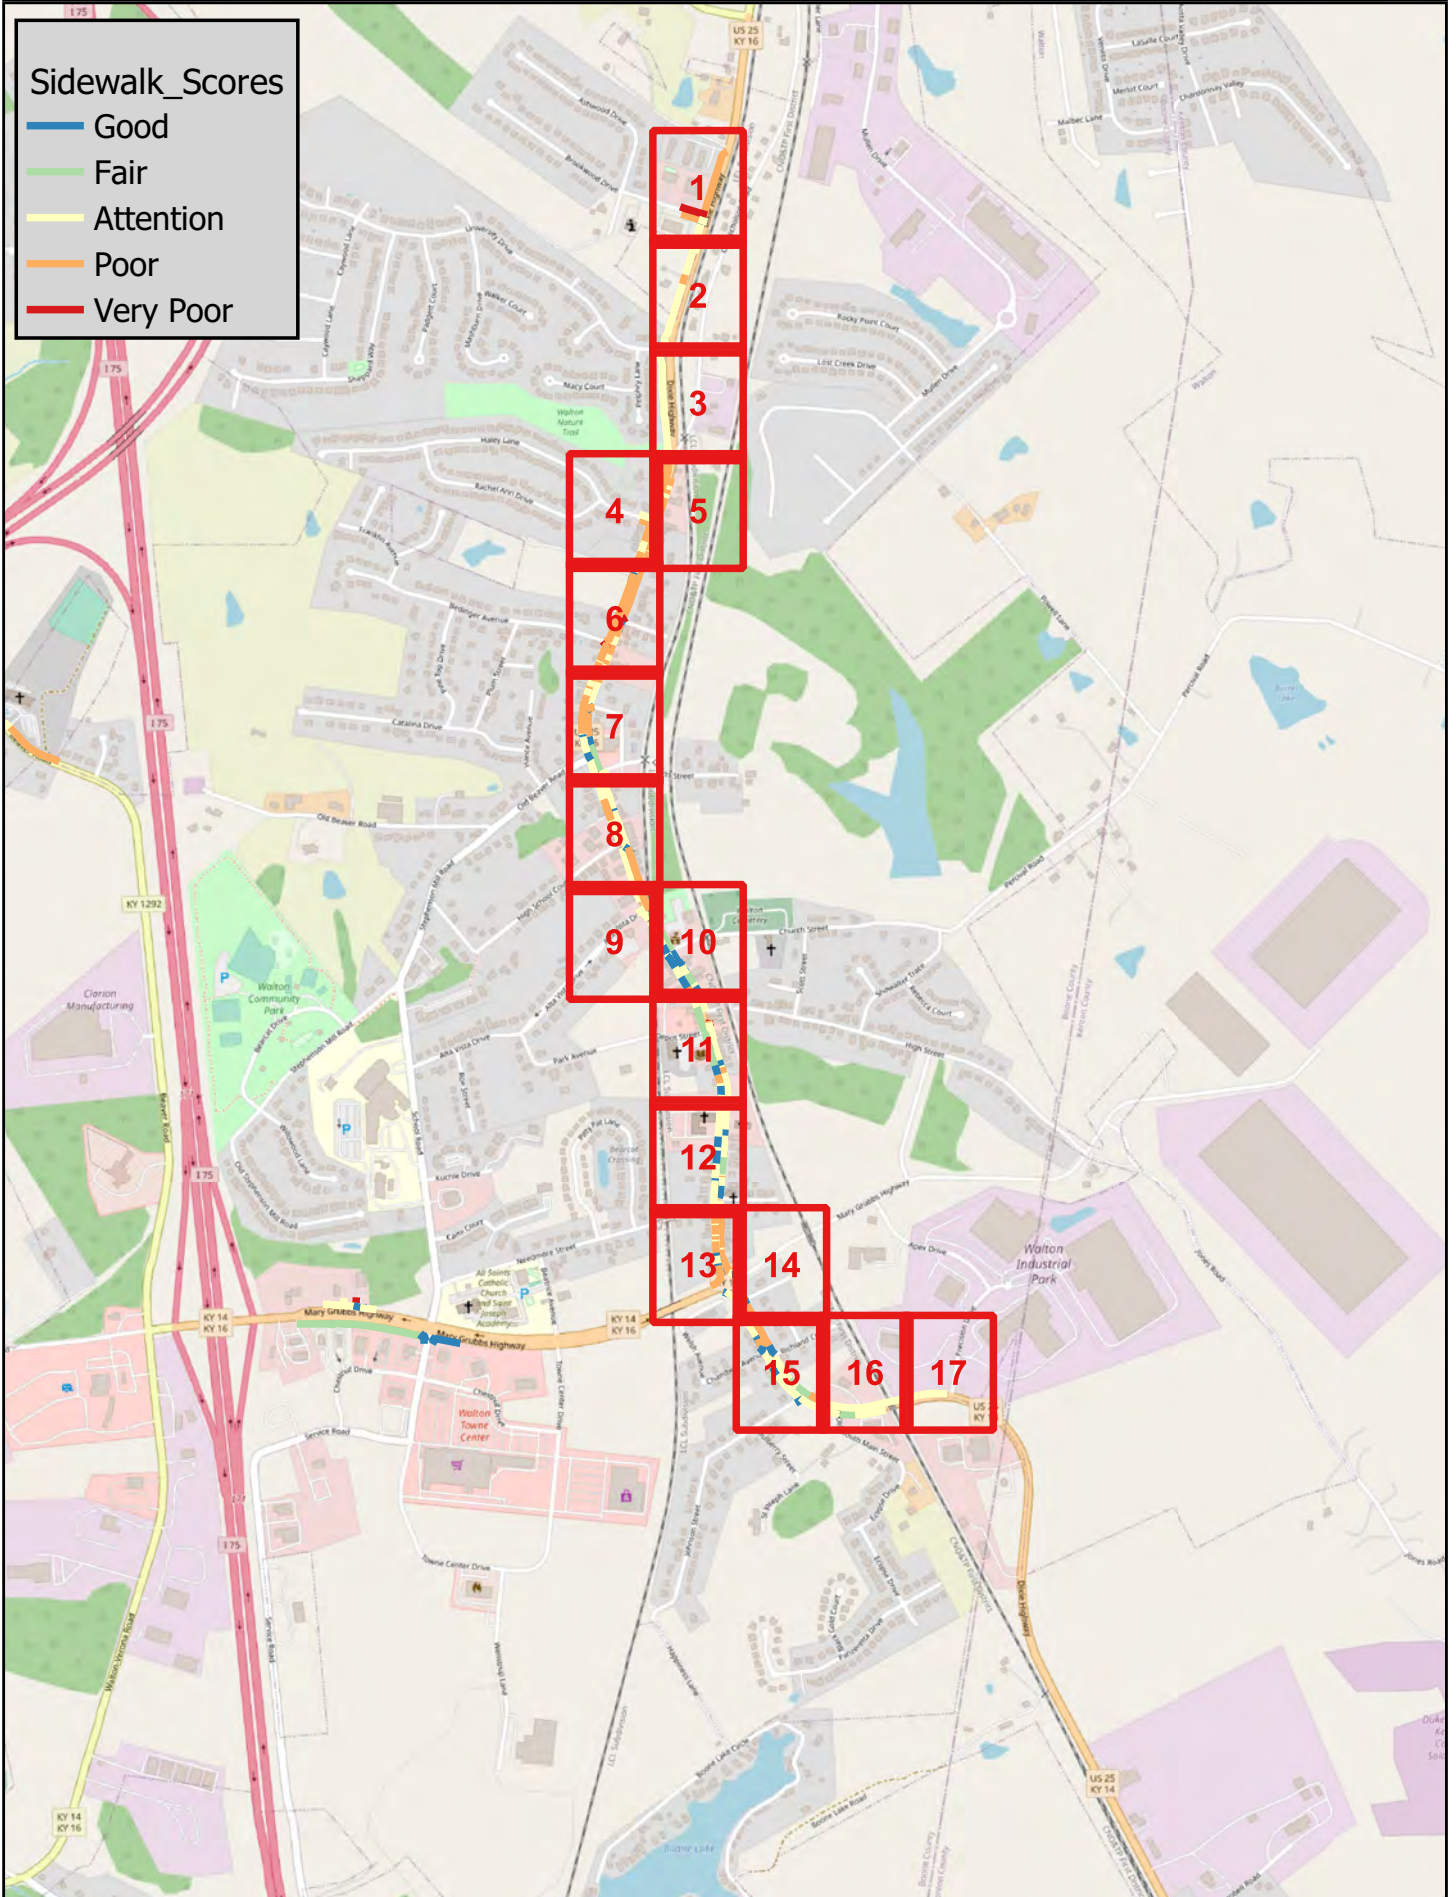

LOCHNER
 2365 Harrodsburg Road
 Suite B400
 Lexington, KY 40504
 859.224.4476

US 25 Boone County, KY ADA Sidewalk Scores Map Index

Sidewalk_Scores

- Good
- Fair
- Attention
- Poor
- Very Poor

US 25 Boone County, KY
ADA Sidewalk Scores
Map 1 of 17

0 50 100 ft

Sidewalk_Scores

- Good
- Attention
- Poor
- Very Poor

US 25 Boone County, KY
ADA Sidewalk Scores
Map 2 of 17

0 50 100 ft

Sidewalk_Scores

Attention

Poor

- Good
- Attention
- Poor

US 25 Boone County, KY
ADA Sidewalk Scores
Map 5 of 17

0 50 100 ft

Sidewalk_Scores

- Good
- Attention
- Poor

US 25 Boone County, KY
ADA Sidewalk Scores
Map 6 of 17

Sidewalk_Scores

- Good
- Attention
- Poor
- Very Poor

0 50 100 ft

Sidewalk_Scores
Fair
Attention

0 50 100 ft

US 25 Boone County, KY
ADA Sidewalk Scores
Map 17 of 17

Sidewalk_Scores
— Attention