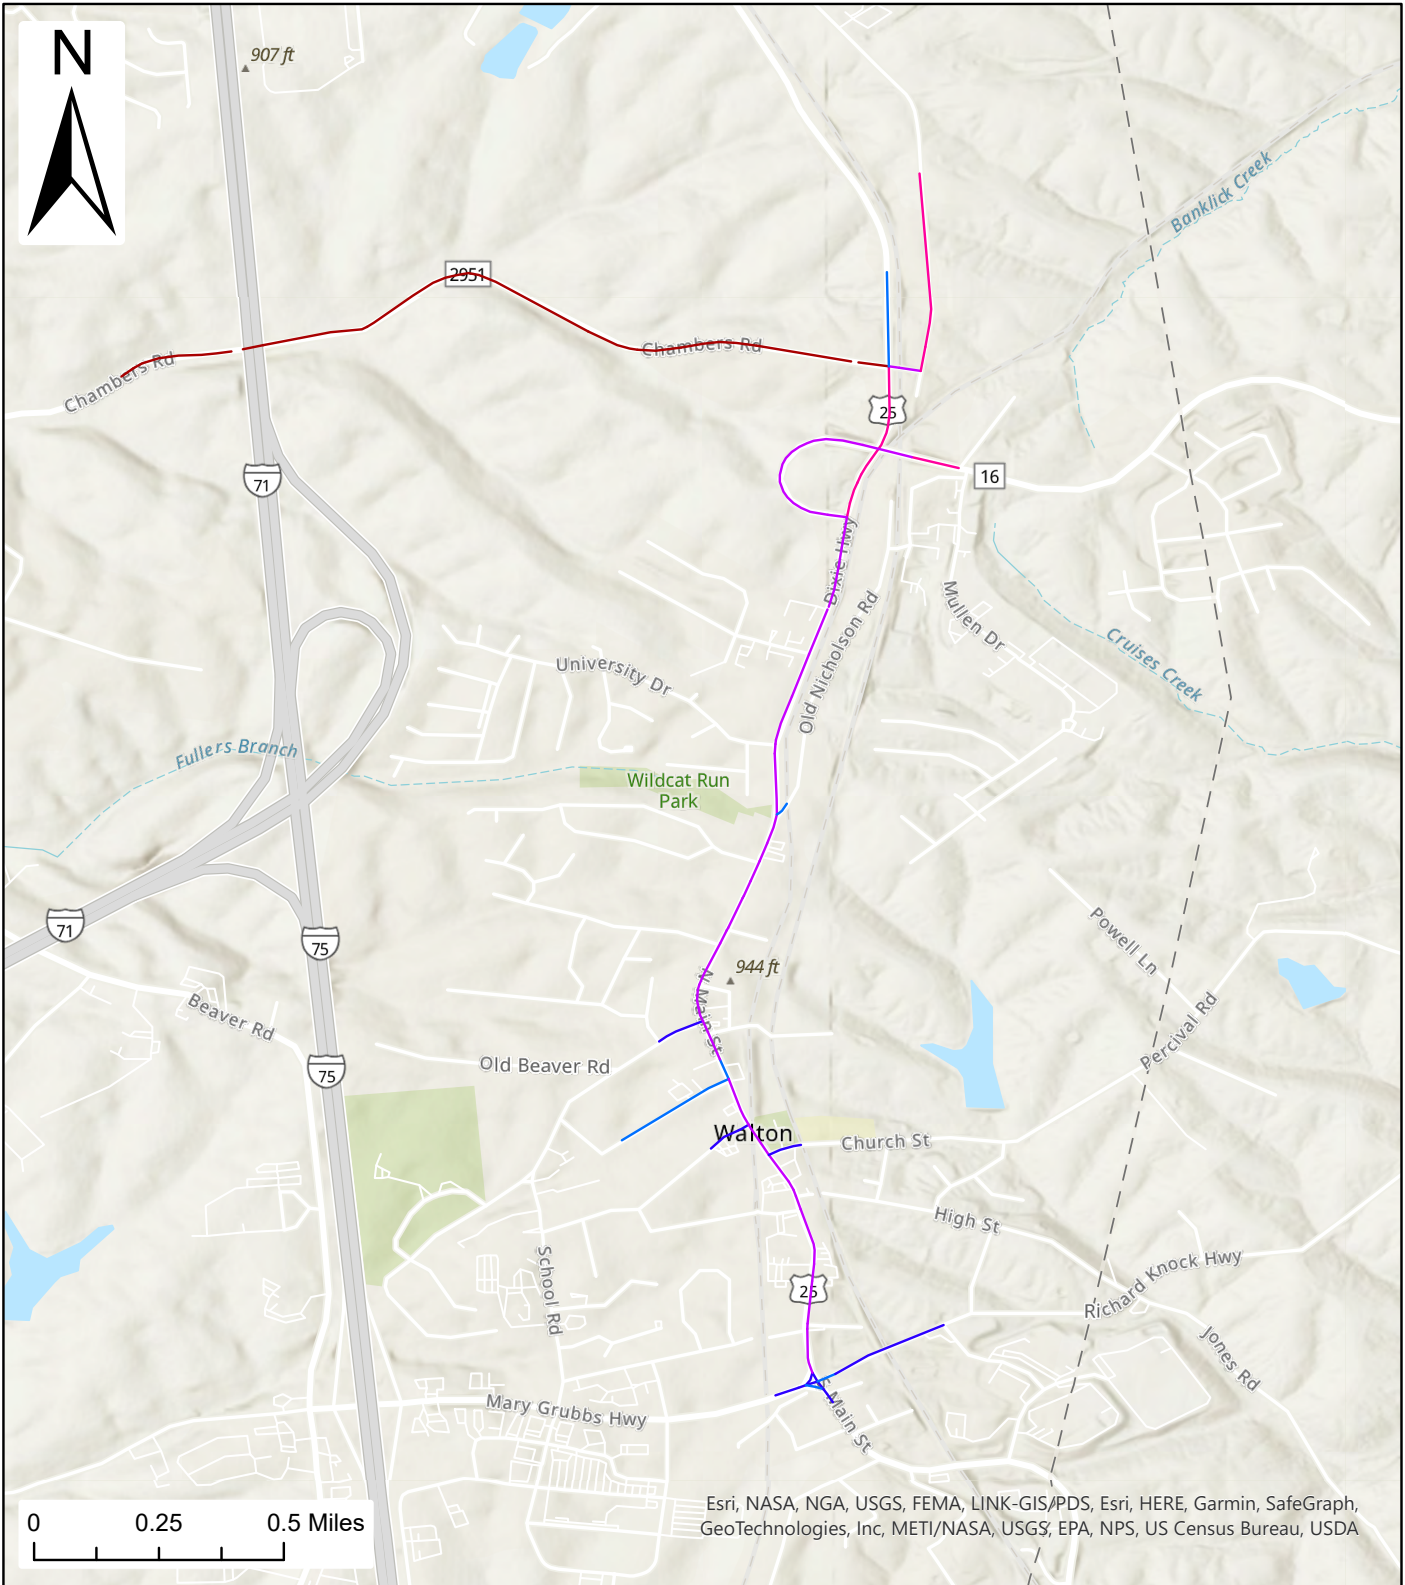

APPENDIX 5

COMPLETE STREETS DATA

US 25 Corridor Study

From KY 14/16 to North of the City of Walton
Boone and Kenton Counties, KY
Item No. 6-105.00

November 2023

Instances of Bike Use - 2022

- 0 - 1
- 2 - 25
- 26 - 75
- 76 - 125
- 126 - 190

0 50 100 ft

Sidewalk_Scores

- Good
- Attention
- Poor
- Very Poor

US 25 Boone County, KY
ADA Sidewalk Scores
Map 2 of 17

0 50 100 ft

Sidewalk_Scores

Attention

Poor

- Good
- Attention
- Poor

US 25 Boone County, KY
ADA Sidewalk Scores
Map 5 of 17

0 50 100 ft

Sidewalk_Scores

- Good
- Attention
- Poor

US 25 Boone County, KY
ADA Sidewalk Scores
Map 6 of 17

Sidewalk_Scores

- Good
- Attention
- Poor
- Very Poor

0 50 100 ft

Sidewalk_Scores
Fair
Attention

0 50 100 ft

US 25 Boone County, KY
ADA Sidewalk Scores
Map 17 of 17

Sidewalk_Scores
— Attention